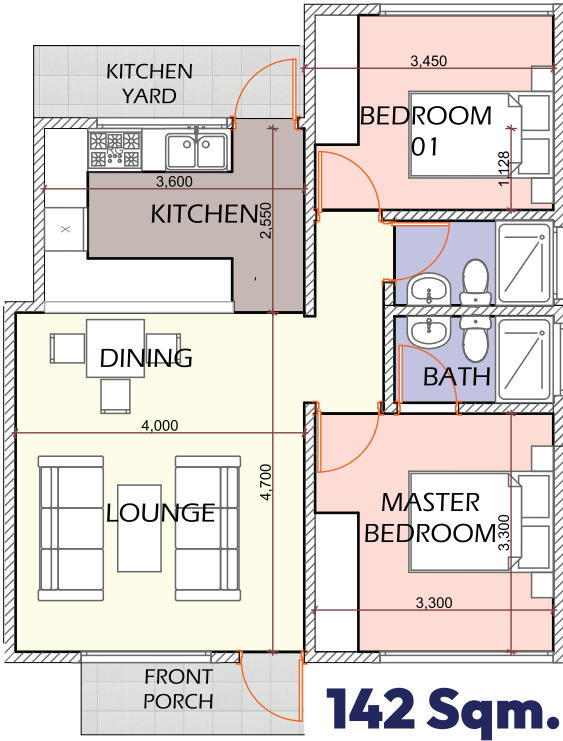

- Gated Community
- Open Kitchen Yard
- Quality Cabinets & Fittings
- 24 Hour Security
- Parking

 Call Us Today
0716 943 943

 Visit Our Website
www.almondestate.co.ke

2 BEDROOM UNIT

3 BEDROOM UNIT

163 Sqm.

Kes. **6,800,000**

Kes. **5,800,000**

4 BEDROOM UNIT

ROAD MAP

283 Sqm.

Kes. **7,800,000**