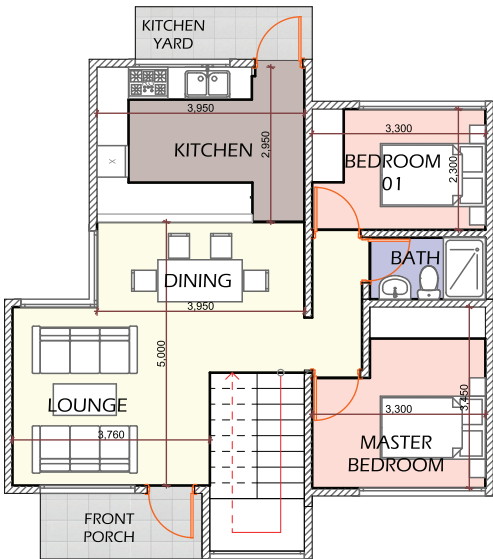

- Gated Community
- Open Kitchen Yard
- Quality Cabinets & Fittings
- 24 Hour Security
- Parking

 Call Us Today
0716 943 943

 Visit Our Website
www.almondestate.co.ke

2 BEDROOM UNIT

3 BEDROOM UNIT

163 Sqm.

Kes. **6,800,000**

Kes. **5,800,000**

4 BEDROOM UNIT

ROAD MAP

283 Sqm.

Kes. **7,800,000**