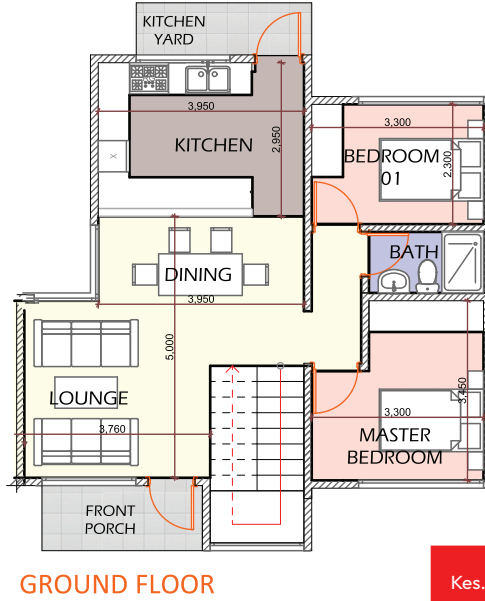

- Gated Community
- Open Kitchen Yard
- Quality Cabinets & Fittings
- 24 Hour Security
- Parking

 Call Us Today
0716 943 943

 Visit Our Website
www.almondestate.co.ke

2 BEDROOM UNIT

3 BEDROOM UNIT

163 Sqm.

Kes. **6,800,000**

Kes. **5,800,000**

4 BEDROOM UNIT

ROAD MAP

283 Sqm.

Kes. **7,800,000**